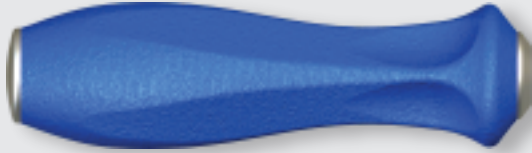

H10 Large 4-Sided Handle

H20 Medium 4-Sided Handle

H30 Large 2-Sided Soft Handle

H40 Medium 2-Sided Soft Handle

H50 Palm Handle

H60 Long Palm Handle

H70 Ball Handle

H80 Pen Grip Handle

H90 T-Handle Comfort Texture

H100 T-Handle Deluxe Texture

H110 Mini T-Handle

H120 Standart XL 4-Sided Handle

H130 Paddle Handle

H140 Large Throttle Handle

H150 Jeweler Handle