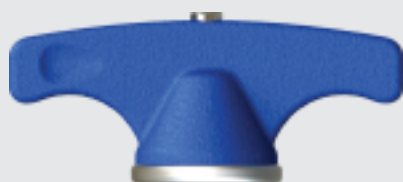

H10 Large 4-Sided Handle

H20 Medium 4-Sided Handle

H30 Large 2-Sided Soft Handle

H40 Medium 2-Sided Soft Handle

H50 Palm Handle

H60 Long Palm Handle

H70 Ball Handle

H80 Pen Grip Handle

H90 T-Handle Comfort Texture

H100 T-Handle Deluxe Texture

H110 Mini T-Handle

H120 Standart XL 4-Sided Handle

H130 Paddle Handle

H140 Large Throttle Handle

H150 Jeweler Handle